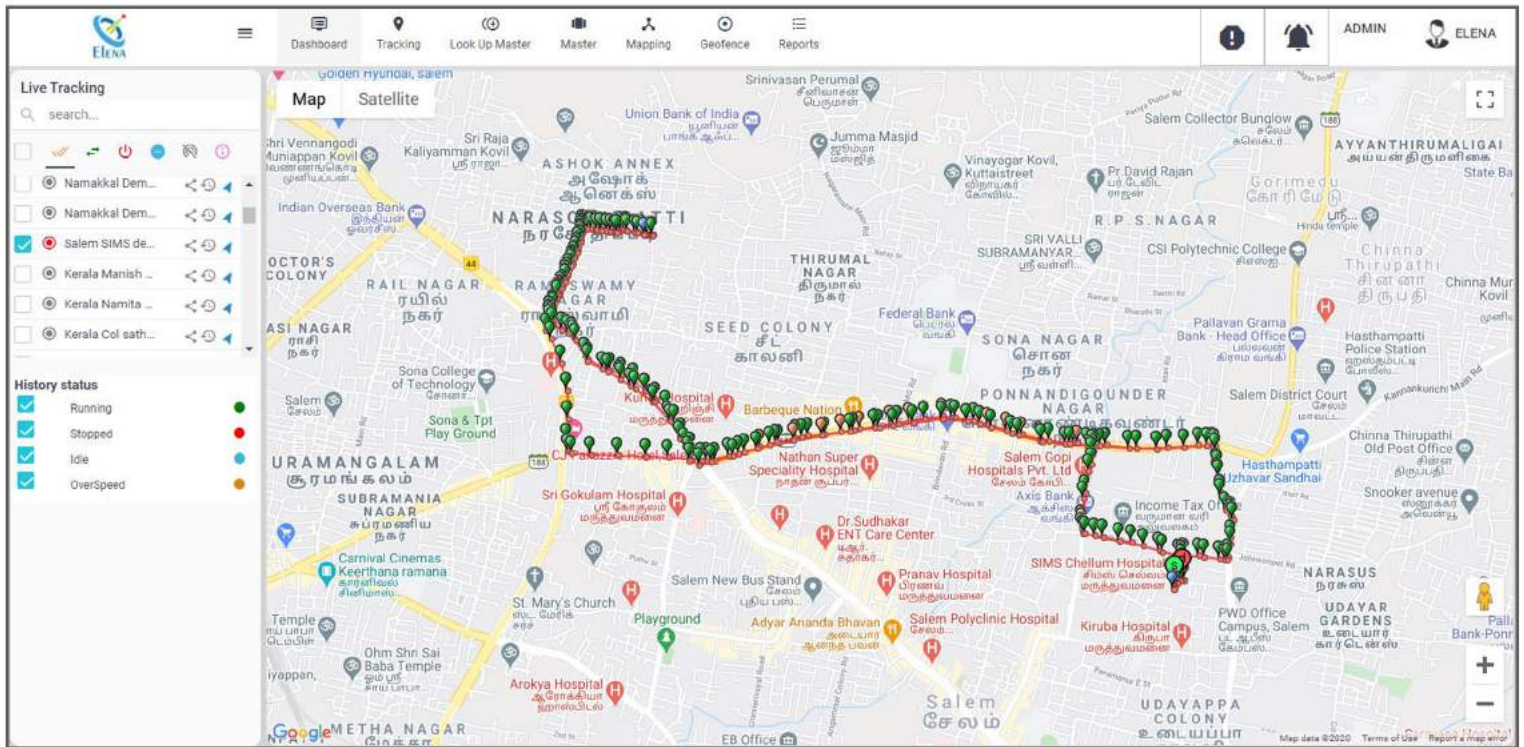

ELENA TRACKING SERVER

(ELSWTR1+ELSWMAP1)

- * Dedicated cloud based server
- * Integrated to Google Map Server
- * Better visualisation
- * Extensive reports
- * Can be integrated to ERP of client

Dashboard

58 All 0 On Move 1 Stopped 0 Idle 57 Out Of N/v 0 Towed

Search... Show 100 entries per page

Sr	Vehicle	Driver, Ph.No.	Date Time	Speed	Status	Track
1	Coimbatore demo	Driver 001, 547845500	15 Nov, 2020 9:55:57 PM	0	Ⓜ	⏪
2	Bangalore Demo 2	Driver005, 552525	20 Jun, 2020 2:36:07 PM	0	Ⓜ	⏪
3	Thanjavur tractor demo	S.Mahindra., 7093449730	1 Aug, 2020 1:06:31 PM	0	Ⓜ	⏪
4	Bangalore Demo 1	Driver 003, 552525	12 Oct, 2020 6:17:32 PM	0	Ⓜ	⏪
5	Chennai Demo	Driver 004, 5525255	8 Nov, 2019 5:03:53 PM	0	Ⓜ	⏪
6	Bangalore vishnu demo	Driver 006, 55252570	16 Nov, 2020 8:57:17 PM	0	Ⓜ	⏪
7	Namakkal Demo 1	Sankar, 9443039000	6 Oct, 2020 3:24:17 PM	75	Ⓜ	⏪
8	Namakkal Demo 2	Bazier, 9442039000	23 Dec, 2019 3:33:13 PM	0	Ⓜ	⏪
9	Salem SIMS demo	Prashu, 9795999000	17 Nov, 2020 10:55:31 AM	0	Ⓜ	⏪
10	Kerala Manish demo	Manish Awasthi, 9623417000	22 Jul, 2020 10:07:17 PM	0	Ⓜ	⏪
11	Kerala Namita demo	Namita, 9873195000	16 Nov, 2020 7:40:59 PM	0	Ⓜ	⏪
12	Kerala Col satish demo	4, 4	4 Jul, 2020 5:18:02 PM	0	Ⓜ	⏪

R
E
P
O
R
T
S

Live Tracking

Map Satellite

Location: Salem, India

Location

ELENA GEO SYSTEMS PRIVATE LIMITED

62/1, 1st Cross, 2nd main, Ganganagar, Bengaluru, India, PIN : 560032

+080 23554555 +91 9384864262 Sales +91 9384864422