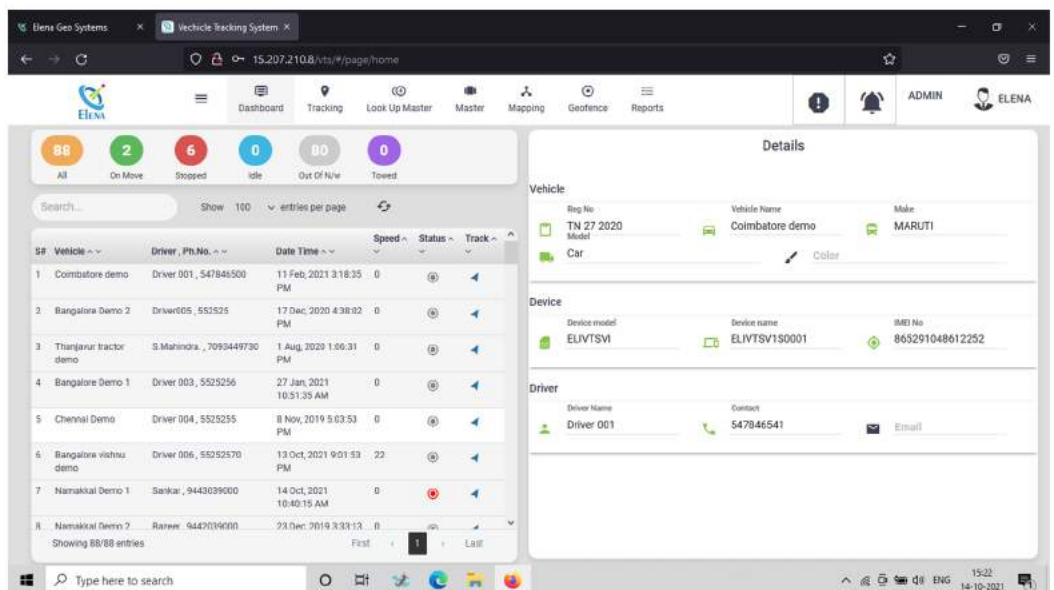

ELENA TRACKING SERVER

- >> Entire system written from ground up
- >> Specially created for tracking in Indian Environment
- >> Uses latest techniques in GNSS like EDGE, NTRIP etc
- >> Multi Sensor data fusion
- >> Supports base station link up
- >> Can be routed to police network
- >> Dedicated channel for emergency alerts
- >> High Security, Data located within the country
- >> Hierarchical access, multiple viewing
- >> Cloud based, can be integrated into any network
- >> User customisable report generation
- >> SMS-based alerts and tracking

Mobile App

Dashboard

ELENA Map Server

- > Dedicated cloud-based server framework
- > Capable of using map data from varied sources like Google Maps, Bing Maps, Open Street Map
- > Integrated visualisation
- > Geo fencing, Geo calculation
- > Can be integrated into ERP of client