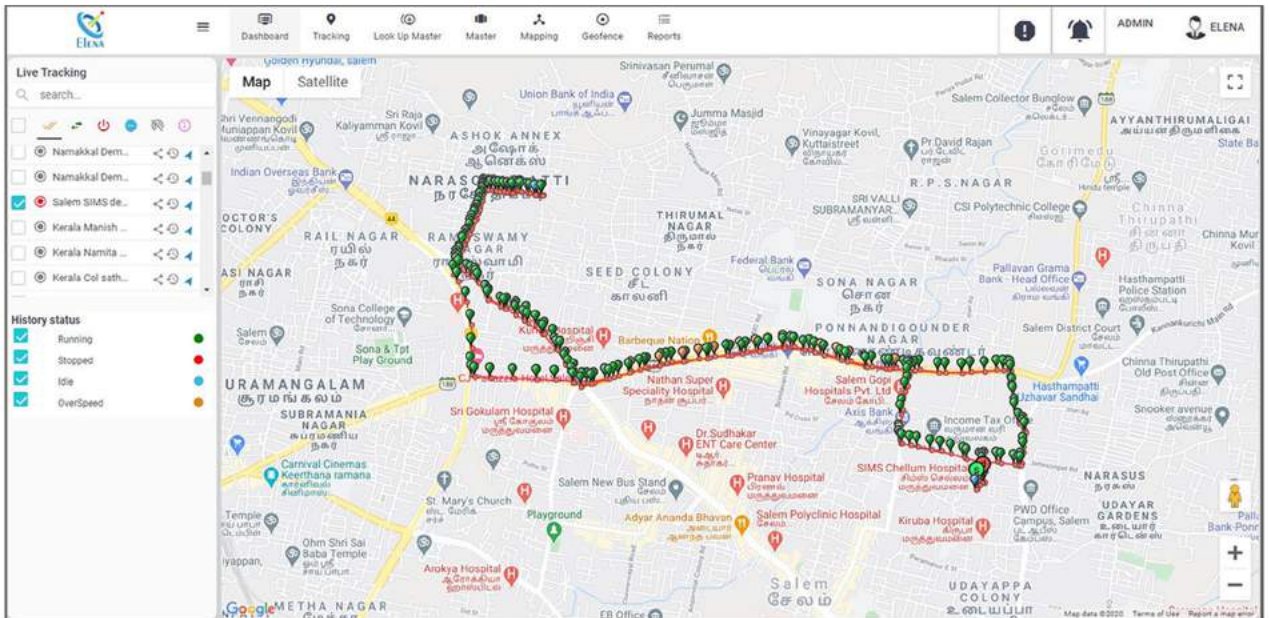

ELENA TRACKING SERVER

- >> Entire system written from ground up
- >> Specially created for tracking in Indian Environment
- >> Uses latest techniques in GNSS like EDGE, NTRIP etc
- >> Multi Sensor data fusion
- >> Supports base station link up
- >> Can be routed to police network
- >> Dedicated channel for emergency alerts
- >> High Security, Data located within the country
- >> Hierarchical access, multiple viewing
- >> Cloud based, can be integrated into any network
- >> User customisable report generation
- >> SMS-based alerts and tracking

Mobile App

Dashboard

ELENA Map Server

- > Dedicated cloud-based server framework
- > Capable of using map data from varied sources like Google Maps, Bing Maps, Open Street Map
- > Integrated visualisation
- > Geo fencing, Geo calculation
- > Can be integrated into ERP of client